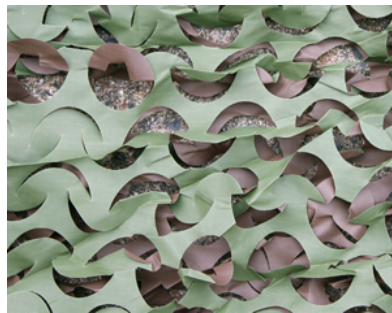

WILDLIFE WATCHING SUPPLIES®

www.wildlifewatchingsupplies.co.uk

A1 LEAFSCREEN

All Purpose Green
Leafscreen

Green/Brown Leafscreen

A1G/B
Leafscreen

A1G/B
Leafscreen over a car door

A1 LEAFSCREEN CAMOUFLAGE MATERIAL (NYLON) Green/Brown and All Purpose Green

A1.1	5' x 4'6" (1.5m x 1.35m)	Weight 270g
A1.2	10' x 4'6" (3m x 1.35m)	Weight 500g
A1.3	15' x 4'6" (4.5m x 1.35m)	Weight 690g
A1.4	20' x 4'6" (6m x 1.35m)	Weight 920g

LEAFSCREEN is an ideal material to make a quick lightweight screen, hide, bivi (as in photo) or draped over your car windows to turn it into a hide.